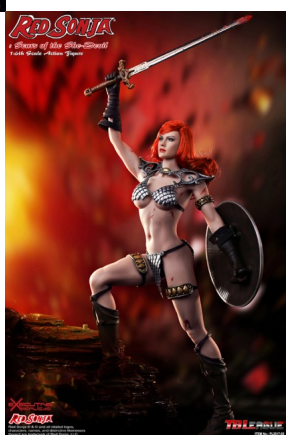

## Red Sonja 1/6 Battle Damage

Yin and yang

## Figures: Red Sonja 1/6 Battle Damage

---

Red Sonja - outlaw, mercenary, warrior and queen. After escaping her bloody origin, she hunted the wilderlands of Hyrkania, theived the streets and palaces of Pah-Disha, sold her sword on battlefields from Koth to Aquilonia, and liberated countless mugs of ale from barrels throughout the Hyborean world. Red Sonja slew the king who tried to possess her and freed the world from the dark sorcery of Kulan Gathe. Forced to flee her homeland, she rode west across the Turanian Steppes and into the shadowed mists of legendry.

### Description

Red Sonja - outlaw, mercenary, warrior and queen. After escaping her bloody origin, she hunted the wilderlands of Hyrkania, theived the streets and palaces of Pah-Disha, sold her sword on battlefields from Koth to Aquilonia, and liberated countless mugs of ale from barrels throughout the Hyborean world. Red Sonja slew the king who tried to possess her and freed the world from the dark sorcery of Kulan Gathe. Forced to flee her homeland, she rode west across the Turanian Steppes and into the shadowed mists of legendry.